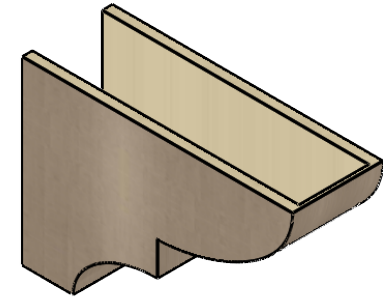

ITEM NUMBER: CORU09X27X18RIDRCPR

9"W X 27"D X 18"H SERIES 3 CLASSIC RIDGEWOOD ROUGH CEDAR
TIMBERTHANE FAUX WOOD CORBEL, PRIMED

SIDE PROFILE

FRONT PROFILE

ISOMETRIC

EKENA MILLWORK
2300 WEST MAIN ST.
CLARKSVILLE, TX 75426
TOLL FREE: 866-607-0453
WWW.EKENAMILLWORK.COM

NOTES

1. INSTALLATION TO BE COMPLETED IN ACCORDANCE WITH MANUFACTURER'S SPECIFICATIONS.
2. DRAWING MAY NOT BE TO SCALE
3. THIS DRAWING IS INTENDED FOR DESIGN AND PLANNING PURPOSES ONLY.
4. ALL INFORMATION CONTAINED HEREIN WAS CURRENT AT THE TIME OF DEVELOPMENT BUT MUST BE REVIEWED AND APPROVED BY THE PRODUCT MANUFACTURER TO BE CONSIDERED ACCURATE.
5. TIMBERTHANE ARCHITECTURAL PRODUCTS ARE MADE FROM HIGH DENSITY URETHANE AND COME FACTORY PRIMED