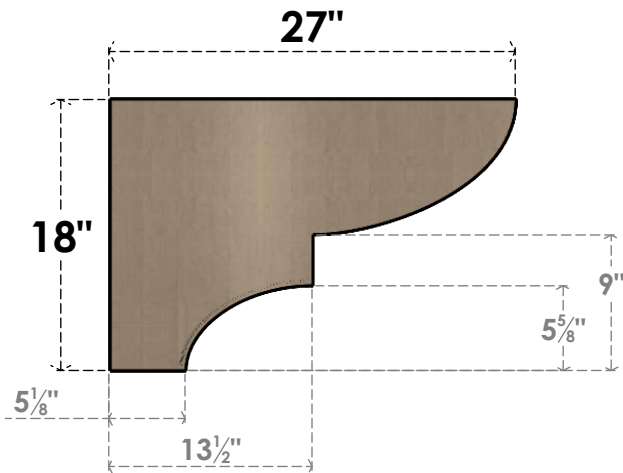

ITEM NUMBER: CORU09X27X18RIDRCPR

9"W X 27"D X 18"H SERIES 3 CLASSIC RIDGEWOOD ROUGH CEDAR
TIMBERTHANE FAUX WOOD CORBEL, PRIMED

SIDE PROFILE

FRONT PROFILE

ISOMETRIC

EKENA MILLWORK
2300 WEST MAIN ST.
CLARKSVILLE, TX 75426
TOLL FREE: 866-607-0453
WWW.EKENAMILLWORK.COM

NOTES

1. INSTALLATION TO BE COMPLETED IN ACCORDANCE WITH MANUFACTURER'S SPECIFICATIONS.
2. DRAWING MAY NOT BE TO SCALE
3. THIS DRAWING IS INTENDED FOR DESIGN AND PLANNING PURPOSES ONLY.
4. ALL INFORMATION CONTAINED HEREIN WAS CURRENT AT THE TIME OF DEVELOPMENT BUT MUST BE REVIEWED AND APPROVED BY THE PRODUCT MANUFACTURER TO BE CONSIDERED ACCURATE.
5. TIMBERTHANE ARCHITECTURAL PRODUCTS ARE MADE FROM HIGH DENSITY URETHANE AND COME FACTORY PRIMED