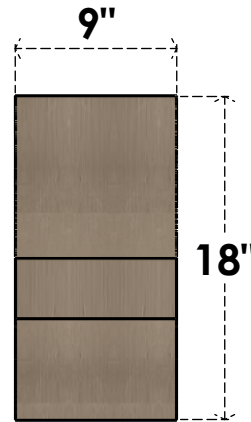

ITEM NUMBER: CORU09X27X18RIDRCPR

9"W X 27"D X 18"H SERIES 3 CLASSIC RIDGEWOOD ROUGH CEDAR
TIMBERTHANE FAUX WOOD CORBEL, PRIMED

SIDE PROFILE

FRONT PROFILE

ISOMETRIC

EKENA MILLWORK
2300 WEST MAIN ST.
CLARKSVILLE, TX 75426
TOLL FREE: 866-607-0453
WWW.EKENAMILLWORK.COM

NOTES

1. INSTALLATION TO BE COMPLETED IN ACCORDANCE WITH MANUFACTURER'S SPECIFICATIONS.
2. DRAWING MAY NOT BE TO SCALE
3. THIS DRAWING IS INTENDED FOR DESIGN AND PLANNING PURPOSES ONLY.
4. ALL INFORMATION CONTAINED HEREIN WAS CURRENT AT THE TIME OF DEVELOPMENT BUT MUST BE REVIEWED AND APPROVED BY THE PRODUCT MANUFACTURER TO BE CONSIDERED ACCURATE.
5. TIMBERTHANE ARCHITECTURAL PRODUCTS ARE MADE FROM HIGH DENSITY URETHANE AND COME FACTORY PRIMED